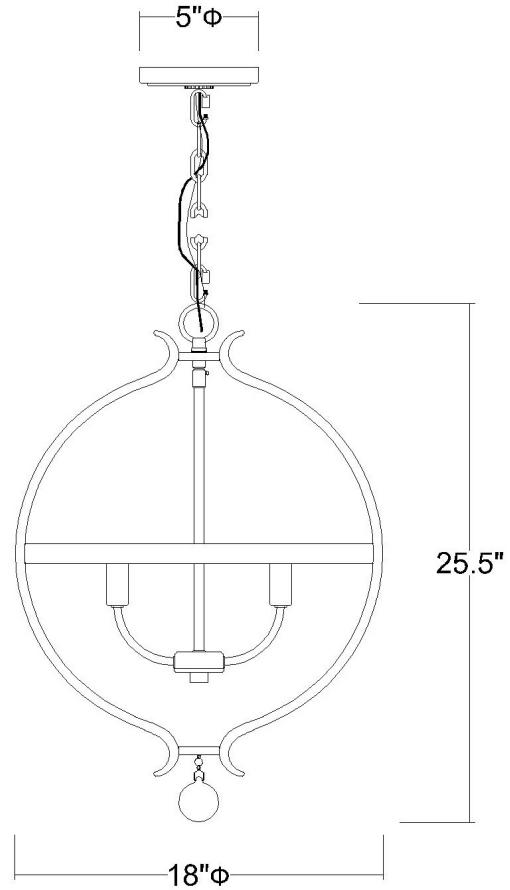

# IN11341CW

## CALLIE 4-LIGHT CHANDELIER

**Description:** Callie 4-Light Chandelier

**Finish:** Country White

**Dimensions:** 18" Dia. x 25-1/2" H

**Bulbs:** 4-60W Cand.

**Installed Weight:** 9.7 lbs.

**Certification:** cUL / dry location

**Material:** Steel and crystal

**Shades:** NA

**Glass:** NA

**Canopy Dimensions:** 5" Dia.

**Chain/Wire:** 5' Chain, 12' Wire

**Additional Finishes:** NA